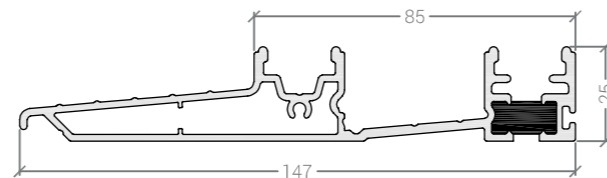

Patio Door System

MAIN FRAMES

LPD081
Outer Frame

LPD086
Sculptured Sash

LPD084
Midrail

LOW THRESHOLDS

LPD281T
Low Threshold

LPD282T
Low Threshold
(Cill Mounted)

LPD384
Low Threshold End Cap

STEELS & ALUMINIUM

LSR086
Stainless Steel Track

LSR085-180
1.8m Sash
Reinforcement
LSR085-200
2.0m Sash
Reinforcement
LSR085
6m Sash Reinforcement

LPD2421
Aluminium Interlock

GASKETS