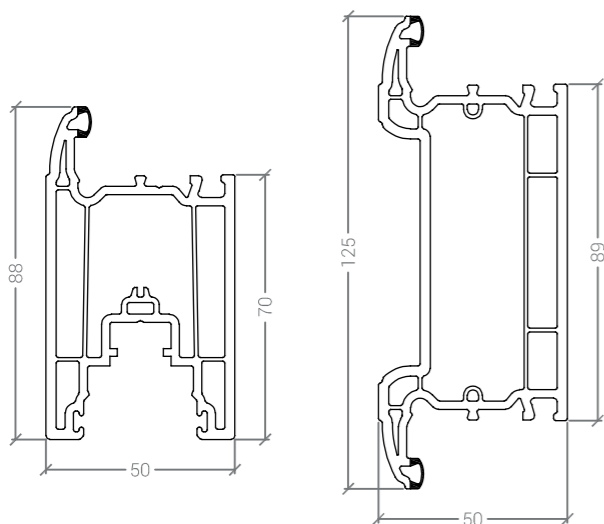

Patio Door System

MAIN FRAMES

LPD081
Outer Frame

LPD086
Sculptured Sash

LPD084
Midrail

LOW THRESHOLDS

LPD281T
Low Threshold

LPD282T
Low Threshold
(Cill Mounted)

LPD384
Low Threshold End Cap

STEELS & ALUMINIUM

LSR086
Stainless Steel Track

LSR085-180
1.8m Sash
Reinforcement
LSR085-200
2.0m Sash
Reinforcement
LSR085
6m Sash Reinforcement

LPD2421
Aluminium Interlock

GASKETS

LPD188
Head Trim

LPD181
Threshold

LPD187
Drainage Cover

LPD2410
Interlock Trim

MOULDINGS

LPD382
Glazing Platform

LPD383
Low Threshold
Moulding

LPD392
Fixed Sash Packer

LPD393
Centre Seal

LPD394
Fixed Sash Cleat

LPD395
3/4 Pane
Adaptor End Cap

LPD396
Crash Stop Kit