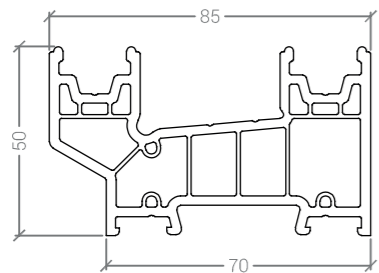

Patio Door System

MAIN FRAMES

LPD081
Outer Frame

LPD086
Sculptured Sash

LPD084
Midrail

LOW THRESHOLDS

LPD281T
Low Threshold

LPD282T
Low Threshold
(Cill Mounted)

LPD384
Low Threshold End Cap

STEELS & ALUMINIUM

LSR086
Stainless Steel Track

LSR085-180
1.8m Sash
Reinforcement
LSR085-200
2.0m Sash
Reinforcement
LSR085
6m Sash Reinforcement

LPD2421
Aluminium Interlock

GASKETS

LPD393
Centre Seal

LPD394
Fixed Sash Cleat

LPD395
3/4 Pane
Adaptor End Cap

LPD396
Crash Stop Kit