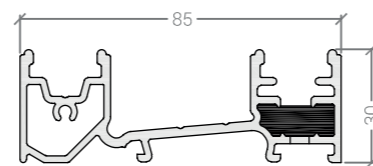

Patio Door System

MAIN FRAMES

LPD081
Outer Frame

LPD086
Sculptured Sash

LPD084
Midrail

LOW THRESHOLDS

LPD281T
Low Threshold

LPD282T
Low Threshold
(Cill Mounted)

LPD384
Low Threshold End Cap

STEELS & ALUMINIUM

LSR086
Stainless Steel Track

LSR085-180
1.8m Sash
Reinforcement
LSR085-200
2.0m Sash
Reinforcement
LSR085
6m Sash Reinforcement

LPD2421
Aluminium Interlock

GASKETS